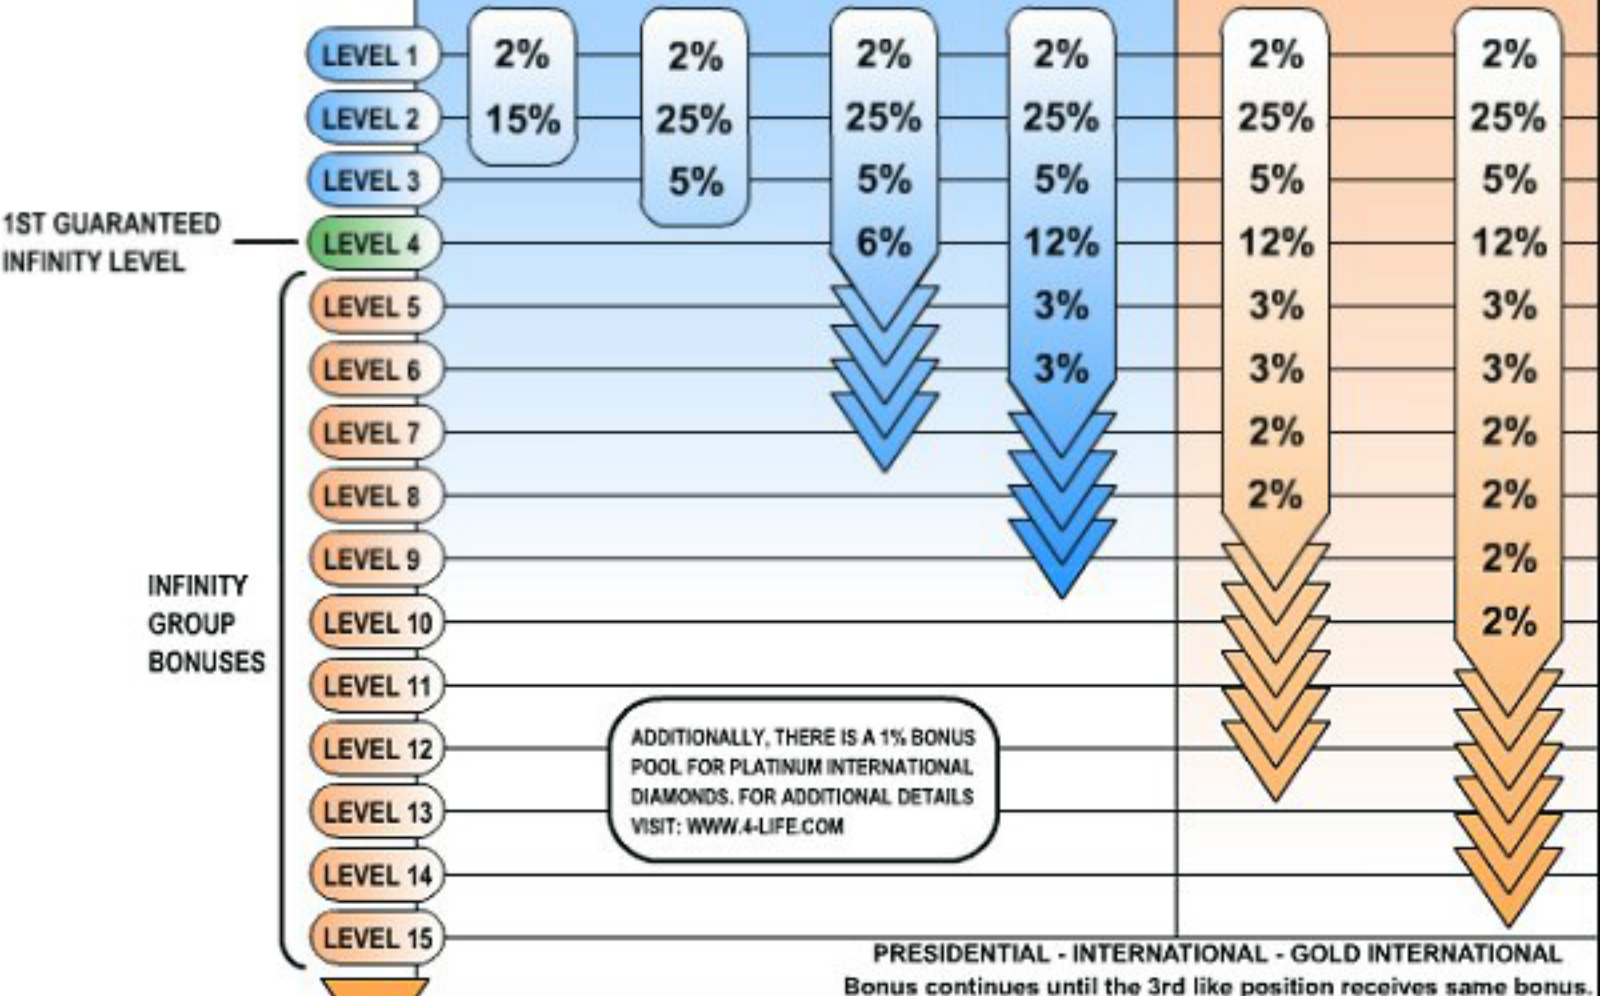

ASSOCIATE	LEADER	DIAMOND	PRESIDENTIAL DIAMOND	INTERNATIONAL DIAMOND	GOLD INTERNATIONAL DIAMOND
• 50 LP	• 100 LP • AutoShip or Back-up • 4 Personally Enrolled (2 Frontline) @100 LP per month	• 100 LP • AutoShip or Back-up • 6 Personally Enrolled (3 Frontline) @100 LP per month • 3,000 GLP - 1st 3 levels without compression	• 100 LP • AutoShip or Back-up • 8 Personally Enrolled (4 Frontline) @100 LP per month • 10,000 GLP - 1st 3 levels without compression • 2 Diamond Legs	• 100 LP • AutoShip or Back-up • 10 Personally Enrolled (5 Frontline) @100 LP per month • 20,000 GLP - 1st 3 levels without compression • 2 Presidential Diamond Legs	• 100 LP • AutoShip or Back-up • 12 Personally Enrolled (6 Frontline) @100 LP per month • 20,000 GLP - 1st 3 levels without compression • 3 International Diamond Legs • 250,000 Organizational Volume

**3% POWER POOL** - for everyone

**2% PREMIER POOL** - International & Gold International Diamonds

ADDITIONALLY, THERE IS A 1% BONUS POOL FOR PLATINUM INTERNATIONAL DIAMONDS. FOR ADDITIONAL DETAILS VISIT: [WWW.4-LIFE.COM](http://WWW.4-LIFE.COM)

**PRESIDENTIAL - INTERNATIONAL - GOLD INTERNATIONAL**  
Bonus continues until the 3rd like position receives same bonus.

Down until blocked by equal position.